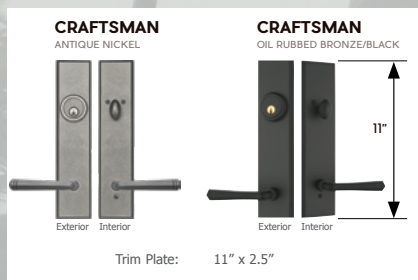

Fiberglass Composite Doors for Coastal Installations

Impact Rated Composite Entry Doors

Protect your family and your home from break-ins and weather related impacts with GlassCraft's Impact Rated fiberglass doors. Order your impact door units as an assembled Impact-Approved entryway and provide a high level of safety and security for your home. Available at an additional cost and in varying configurations, these impact door units must be ordered from GlassCraft as an assembled Wind-storm-Impact Approved entryway.

GlassCraft's Impact rated fiberglass entryways have been evaluated for compliance, and are approved for installation in designated catastrophe areas along the Florida and Texas coasts when installed as required and specified in the International Residential Code (IRC) and the International Building Code (IBC).

- All impact rated doors w/ 3-point locks:
  DP Rating: +50.14 / -50.14
- All impact doors without 3-point locks
  (and with Schlage or Kwikset locks):
  DP Rating: +45.0 / -50.0

Available Impact Handle Sets

Composite Frames and Components

Door frames, jamb legs, brick mold, mull posts, outside mullion, quarter-round and t-astragals in composite material are available. These composite components offer resistance to rotting and warping and may be prefinished to match the door. GlassCraft's composite components are made of recycled materials and offer these advantages: non splintering, excellent screw and nail retention, low linear expansion, routes beautifully without chipping or ragged edges, and accepts paint and stain like real wood without the need for priming.

Impact Pre-hung Inswing and Outswing Units

We can pre-hang the four entryway configurations shown below using our 3'0" or 2'8" wide and 6'8" or 8'0" tall fiberglass doors and sidelites. These four units are available as both "inswing" and "outswing" units. Pre-hung units include brick mold, door sweep, weatherstripping, and adjustable threshold, plus 4 hinges on both 6'8" and 8'0" doors, and astragals where applicable. IMPACT pre-hung units also include all door lock set and handle set hardware and a multi-point lock system. Please note that the multi-point handleset must include a lever-action model, not a thumb latch.

Please note that for Impact entryways, we use double jamb legs (no mull posts) between sidelites and the door, and a continuous sill.