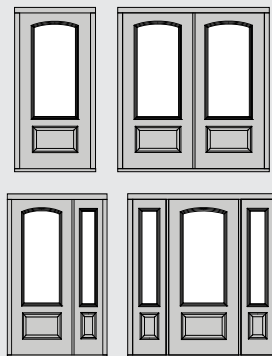

Arch Lite 6'8"