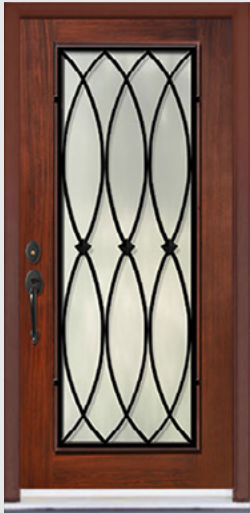

WROUGHT IRON/STEEL GRILLE COLLECTION 6'8" (Full & Arch Lite)

Full Lite LaSalle 6'8"

(Pre-hung unit)