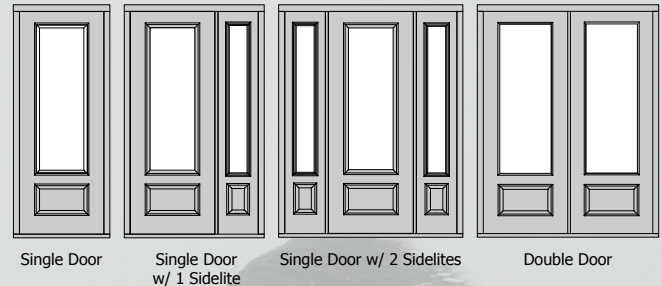

Available Impact Configurations

Pre-finished Composite Pre-hung Entryways: The four entry configurations shown are available professionally pre-finished to match our fiberglass doors. Refer to the FiberCraft Catalog to view all finish options, including the Estate and Artisan finish collections, and the Palette Collection of 9 paint colors.

GlassCraft's online DoorCrafter tool: Easily access information and pricing for Pre-hung, Multi-point Impact rated units by scanning the QR code found under each door in this catalog.

The Wrought Iron & Steel Grille, SDL, and Clear & Privacy Glass doors are also available as Impact rated for the door slab only, and/or with Standard lock-sets. Scan this QR for the info and pricing on those doors:

Visit www.glasscraft.com for more details.