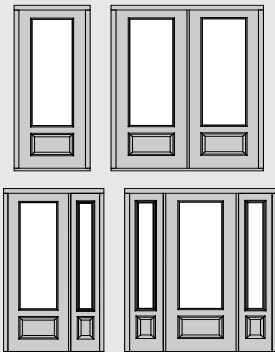

3/4 Lite 8'0"